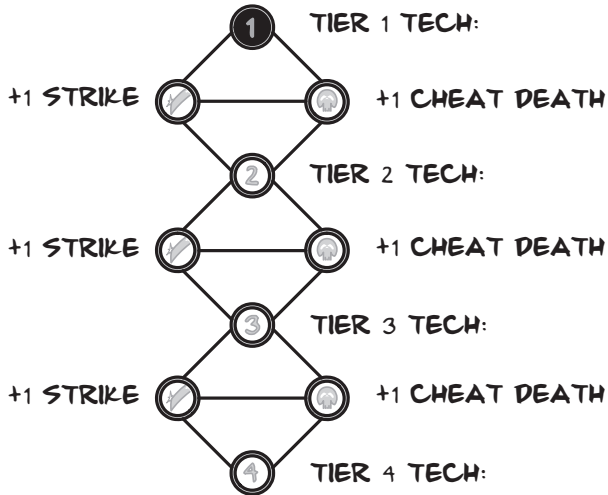

LAW OF THE PACK

NOMAD/BROTHERHOOD:
(DETERMINES BONUS CARDS)

YOUR MAXIM:

- 1ST DEED:
- 2ND DEED:
- 3RD DEED:
- 4TH DEED:

WAY OF THE SWORD

WATER/STEEL:
(DETERMINES STRIKE RANGE)

YOUR MAXIM:

- 1ST DEED:
- 2ND DEED:
- 3RD DEED:
- 4TH DEED:

CODE OF THE HIGHWAY

WILL/DESTINY:
(DETERMINES BONUS KI)

YOUR MAXIM:

- 1ST DEED:
- 2ND DEED:
- 3RD DEED:
- 4TH DEED:

PACK

SECONDARY POWER:

FRATRICIDE POWER:

SWORD

BIKE:

TIGHT:

OPEN:

RUGGED:

BADASS:

ENDURANCE:

RIDER POWER:

HIGHWAY