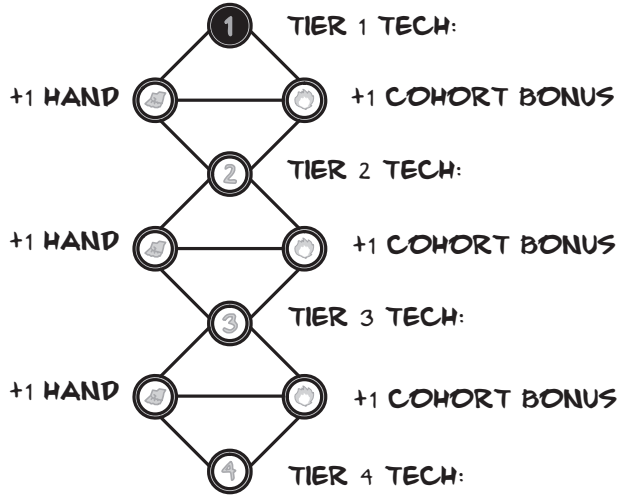

LAW OF THE PACK

NOMAD/BROTHERHOOD:
(DETERMINES BONUS CARDS)

YOUR MAXIM:

- 1ST DEED:
- 2ND DEED:
- 3RD DEED:
- 4TH DEED:

WAY OF THE SWORD

WATER/STEEL:
(DETERMINES STRIKE RANGE)

YOUR MAXIM:

- 1ST DEED:
- 2ND DEED:
- 3RD DEED:
- 4TH DEED:

CODE OF THE HIGHWAY

WILL/DESTINY:
(DETERMINES BONUS KI)

YOUR MAXIM:

- 1ST DEED:
- 2ND DEED:
- 3RD DEED:
- 4TH DEED:

PACK

SECONDARY POWER:

FRATRICIDE POWER:

SWORD

BIKE:

TIGHT:

OPEN:

RUGGED:

BADASS:

ENDURANCE:

RIDER POWER:

HIGHWAY