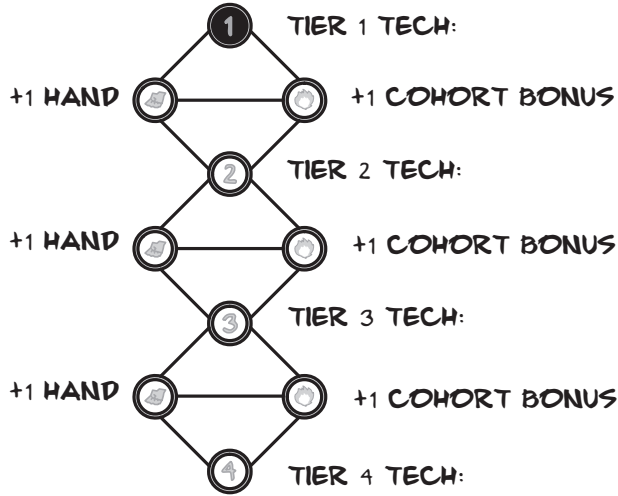

LAW OF THE PACK

NOMAD/BROTHERHOOD:

(DETERMINES BONUS CARDS)

YOUR MAXIM:

- 1ST DEED:
- 2ND DEED:
- 3RD DEED:
- 4TH DEED:

WAY OF THE SWORD

WATER/STEEL:

(DETERMINES STRIKE RANGE)

YOUR MAXIM:

- 1ST DEED:
- 2ND DEED:
- 3RD DEED:
- 4TH DEED:

CODE OF THE HIGHWAY

WILL/DESTINY:

(DETERMINES BONUS KI)

YOUR MAXIM:

- 1ST DEED:
- 2ND DEED:
- 3RD DEED:
- 4TH DEED:

# PACK

SECONDARY POWER:

FRATRICIDE POWER: