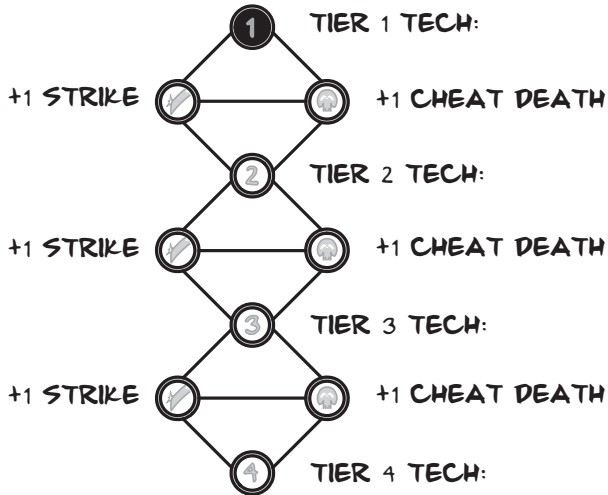

PACK

SECONDARY POWER:

FRATRICIDE POWER:

SWORD

BIKE:

TIGHT:

OPEN:

RUGGED:

BADASS:

ENDURANCE:

RIDER POWER:

HIGHWAY